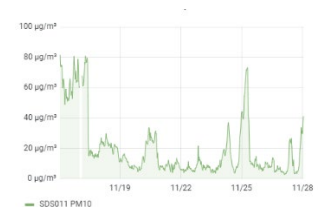

Chip ID=esp8266-15059251

PM 2.5 - last 7 days

PM 2.5 - moving 24h average over last 7 days

PM 10 - last 7 days

PM 10 - moving 24h average over last 7 days

➤ **Locatie 6:**

Mario

LTD_50277

Chip ID=esp8266-14918485

PM 2.5 - last 7 days

PM 2.5 - moving 24h average over last 7 days

PM 10 - last 7 days

PM 10 - moving 24h average over last 7 days

Jochem

LTD_49812

Chip ID=esp8266-14907166