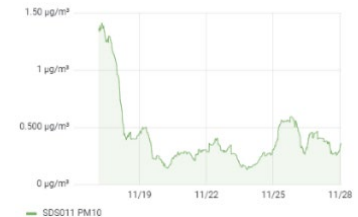

PM 2.5 - last 7 days

PM 2.5 - moving 24h average over last 7 days

PM 10 - last 7 days

PM 10 - moving 24h average over last 7 days

Peter LTD_50532 Chip ID=esp8266-14970588

PM 2.5 - last 7 days

PM 2.5 - moving 24h average over last 7 days

PM 10 - last 7 days

PM 10 - moving 24h average over last 7 days

➤ **Locatie 3:**

Margot LTD_53042 Chip ID=esp8266-14995086

PM 2.5 - last 7 days

PM 2.5 - moving 24h average over last 7 days

PM 10 - last 7 days