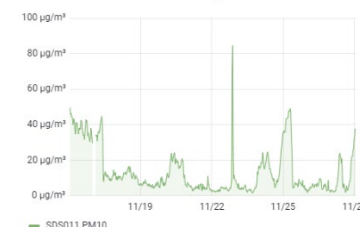

PM 2.5 - last 7 days

PM 2.5 - moving 24h average over last 7 days

PM 10 - last 7 days

PM 10 - moving 24h average over last 7 days

Vinaya LTD_50504 Chip ID=esp8266-15301238

PM 2.5 - last 7 days

PM 2.5 - moving 24h average over last 7 days

PM 10 - last 7 days

PM 10 - moving 24h average over last 7 days

Toon LTD_52395 Chip ID=esp8266-14896049

PM 2.5 - last 7 days

PM 2.5 - moving 24h average over last 7 days

PM 10 - last 7 days

PM 10 - moving 24h average over last 7 days

➤ **Locatie 7:**

Els LTD_54105 Chip ID=esp8266-14896087

PM 2.5 - last 7 days

PM 2.5 - moving 24h average over last 7 days

PM 10 - last 7 days

PM 10 - moving 24h average over last 7 days

➤ **Locatie 8:**

Water LTD_49775 Chip ID=esp8266-14894624

PM 2.5 - last 7 days

PM 2.5 - moving 24h average over last 7 days

PM 10 - last 7 days

PM 10 - moving 24h average over last 7 days

➤ **Mobiel:**

Mobiel LTD_54924 Chip ID=esp8266-15305284

PM 2.5 - last 7 days