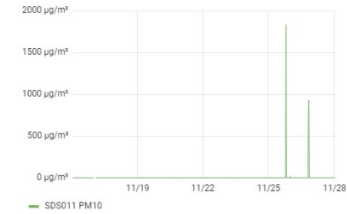

PM 2.5 - last 7 days

PM 2.5 - moving 24h average over last 7 days

PM 10 - last 7 days

PM 10 - moving 24h average over last 7 days

Peter LTD_50532 Chip ID=esp8266-14970588

PM 2.5 - last 7 days

PM 2.5 - moving 24h average over last 7 days

PM 10 - last 7 days

PM 10 - moving 24h average over last 7 days

➤ **Locatie 3:**

Margot LTD_53042 Chip ID=esp8266-14995086

PM 2.5 - last 7 days

PM 2.5 - moving 24h average over last 7 days

PM 10 - last 7 days

PM 10 - moving 24h average over last 7 days

➤ **Locatie 4:**

Michelle LTD_53675 Chip ID=esp8266-14896018

PM 2.5 - last 7 days

PM 2.5 - moving 24h average over last 7 days

PM 10 - last 7 days

PM 10 - moving 24h average over last 7 days