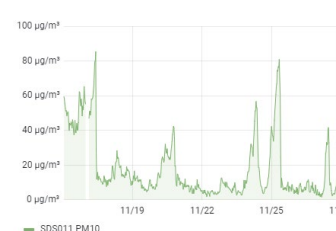

➤ **Locatie 1:**

Hannie LTD_50048 Chip ID=esp8266-14554269

PM 2.5 - last 7 days

PM 2.5 - moving 24h average over last 7 days

PM 10 - last 7 days

PM 10 - moving 24h average over last 7 day

➤ **Locatie 2:**

Jacques LTD_50012 Chip ID=esp8266-14978422

PM 2.5 - last 7 days

PM 2.5 - moving 24h average over last 7 days

PM 10 - last 7 days

PM 10 - moving 24h average over last 7 days

Peter LTD_50532 Chip ID=esp8266-14970588

PM 2.5 - last 7 days

PM 2.5 - moving 24h average over last 7 days