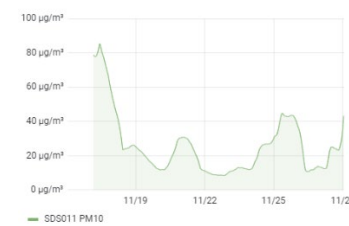

PM 10 - last 7 days

PM 10 - moving 24h average over last 7 days

Toon LTD_52395 Chip ID=esp8266-14896049

PM 2.5 - last 7 days

PM 2.5 - moving 24h average over last 7 days

PM 10 - last 7 days

PM 10 - moving 24h average over last 7 days

➤ **Locatie 7:**

Els LTD_54105 Chip ID=esp8266-14896087

PM 2.5 - last 7 days

PM 2.5 - moving 24h average over last 7 days

PM 10 - last 7 days

PM 10 - moving 24h average over last 7 days

➤ **Locatie 8:**

Water LTD_49775 Chip ID=esp8266-14894624

PM 2.5 - last 7 days

PM 2.5 - moving 24h average over last 7 days

PM 10 - last 7 days

PM 10 - moving 24h average over last 7 days

➤ **Mobiel:**

Mobiel LTD_54924 Chip ID=esp8266-15305284

PM 2.5 - last 7 days