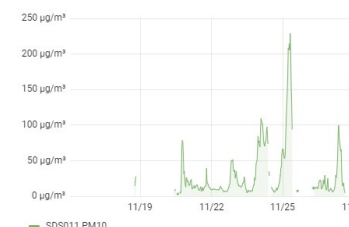

PM 2.5 - last 7 days

PM 2.5 - moving 24h average over last 7 days

PM 10 - last 7 days

PM 10 - moving 24h average over last 7 days

➤ **Mobiel:**

Mobiel LTD_54924 Chip ID=esp8266-15305284

PM 2.5 - last 7 days

PM 2.5 - moving 24h average over last 7 days

PM 10 - last 7 days

PM 10 - moving 24h average over last 7 days