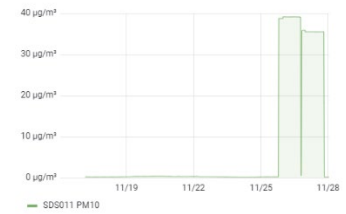

PM 2.5 - last 7 days

PM 2.5 - moving 24h average over last 7 days

PM 10 - last 7 days

PM 10 - moving 24h average over last 7 days

Peter LTD_50532 Chip ID=esp8266-14970588

PM 2.5 - last 7 days

PM 2.5 - moving 24h average over last 7 days

PM 10 - last 7 days

PM 10 - moving 24h average over last 7 days

➤ **Locatie 3:**

Margot LTD_53042 Chip ID=esp8266-14995086

PM 2.5 - last 7 days

PM 2.5 - moving 24h average over last 7 days

PM 10 - last 7 days

PM 10 - moving 24h average over last 7 days

➤ **Locatie 4:**

Michelle LTD_53675 Chip ID=esp8266-14896018

PM 2.5 - last 7 days

PM 2.5 - moving 24h average over last 7 days

PM 10 - last 7 days

PM 10 - moving 24h average over last 7 days