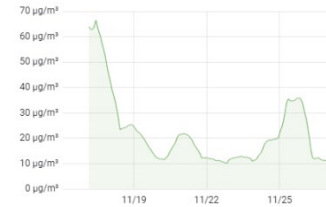

Chip ID=esp8266-15059251

PM 2.5 - last 7 days

PM 2.5 - moving 24h average over last 7 days

PM 10 - last 7 days

PM 10 - moving 24h average over last 7 days

➤ **Locatie 6:**

Mario

LTD_50277

Chip ID=esp8266-14918485

PM 2.5 - last 7 days

PM 2.5 - moving 24h average over last 7 days

PM 10 - last 7 days

PM 10 - moving 24h average over last 7 days

Jochem

LTD_49812

Chip ID=esp8266-14907166

PM 2.5 - last 7 days

PM 2.5 - moving 24h average over last 7 days

PM 10 - last 7 days

PM 10 - moving 24h average over last 7 days

Vinaya LTD_50504 Chip ID=esp8266-15301238

PM 2.5 - last 7 days

PM 2.5 - moving 24h average over last 7 days