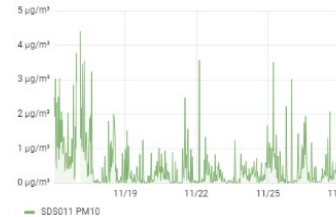

PM 2.5 - last 7 days

PM 2.5 - moving 24h average over last 7 days

PM 10 - last 7 days

PM 10 - moving 24h average over last 7 days

Peter LTD_50532 Chip ID=esp8266-14970588

PM 2.5 - last 7 days

PM 2.5 - moving 24h average over last 7 days