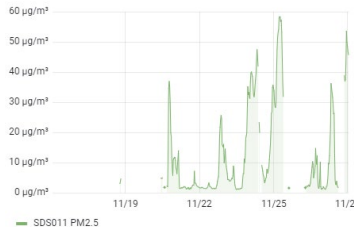

PM 2.5 - last 7 days

PM 2.5 - moving 24h average over last 7 days

PM 10 - last 7 days

PM 10 - moving 24h average over last 7 days

➤ **Mobiel:**

Mobiel LTD_54924 Chip ID=esp8266-15305284

PM 2.5 - last 7 days

PM 2.5 - moving 24h average over last 7 days

PM 10 - last 7 days

PM 10 - moving 24h average over last 7 days